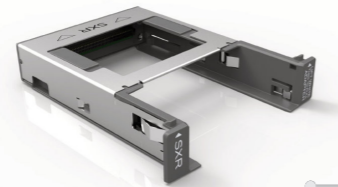

CODEX Compact Drive Reader (USB-C)
[K2.0024134](#) (Codex# CDX.0001005)

CODEX Compact Drive Dock (TB3)
[K2.0034320](#) (Codex# CDX.0001007)

CODEX Compact Drive Adapter
[K2.0024131](#) (Codex# CDX.0001009)

CODEX Compact Drive Dock (Thunderbolt 3)
[K2.0034320](#)
 (CODEX Model No: CX.0001007)

** Most Compact Drive 1TB need a firmware update, which can be applied by ALEXA 35 in-camera. Updated drives will also be supported starting with Mini LF SUP 7.1.1.
 *** Mini LF supports Compact Drive 2TB starting with Mini LF SUP 7.1.1

CODEX Capture Drive

ALEXA LF

ALEXA SXT W

CODEX SXR Capture Drive Adapter
[K2.0008429](#) (Codex# CDX-37097)

CODEX SXR Capture Drive 1TB
[K2.0006942](#) (CODEX# CDX-37019/18)

CODEX SXR Capture Drive set 4x1TB
[K0.0006946](#)