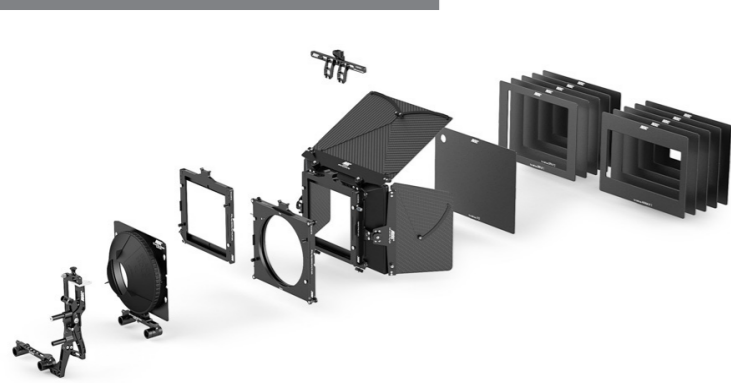

Sets for LMB 6x6

LMB 6x6 15mm Studio 3-Stage Set
[KK.0020232](#) - includes:
 K2.0019218 1x LMB 6x6 Basic Module
 K2.0019133 1x LMB 6x6 Extra Non-Rotatable Filter Stage
 K2.0019178 1x LMB 6x6 Top, Bottom Flag
 K2.0013440 1x LMB 15mm Studio Rod Adapter
 K2.0019085 1x LMB 6x6 Tilt and Flex Adapter 80-156mm

LMB 6x6 19mm Studio 3-Stage Set
[KK.0020234](#) - includes:
 K2.0019218 1x LMB 6x6 Basic Module
 K2.0019133 1x LMB 6x6 Extra Non-Rotatable Filter Stage
 K2.0019178 1x LMB 6x6 Top, Bottom Flag
 K2.0013432 1x LMB 19mm Studio Rod Adapter
 K2.0019085 1x LMB 6x6 Tilt and Flex Adapter 80-156mm

LMB 6x6 Clamp Adapter Set
[KK.0020010](#) - includes:
 K2.0019156 1x LMB 6x6 Clamp Adapter Ø165mm
 K2.66234.0 1x LMB-6 Clamp Adapter Ø162mm
 K2.66233.0 1x LMB-6 Clamp Adapter Ø156mm
 K2.0019275 1x LMB 6x6 Clamp Adapter Ø143mm
 K2.66235.0 1x LMB-6 Clamp Adapter Ø136mm
 K2.66236.0 1x LMB-6 Clamp Adapter Ø134mm
 K2.66237.0 1x LMB-6 Clamp Adapter Ø125mm
 K2.66238.0 1x LMB-6 Clamp Adapter Ø114mm
 K2.66239.0 1x LMB-6 Clamp Adapter Ø110mm
 K2.66240.0 1x LMB-6 Clamp Adapter Ø104mm
 K2.66241.0 1x LMB-6 Clamp Adapter Ø95mm