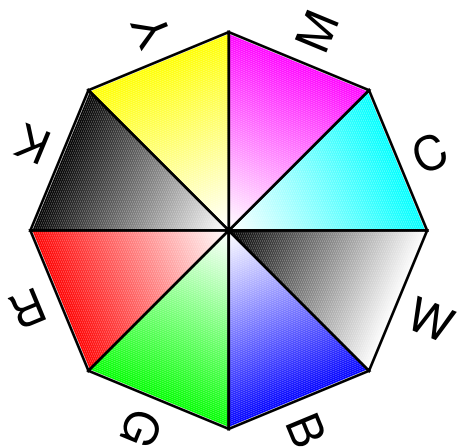

# Printer Test Page

Color Wheel

1 Degree Radial Lines

## Imageable Area

Page Size: 8.26x11.69in  
209.9x297.0mm

Lower-Left: 0.0x0.0in  
0.0x0.0mm

Upper-Right: 8.26x11.69in  
209.9x297.0mm

Resolution: 720x720dpi  
28274x28274dpm